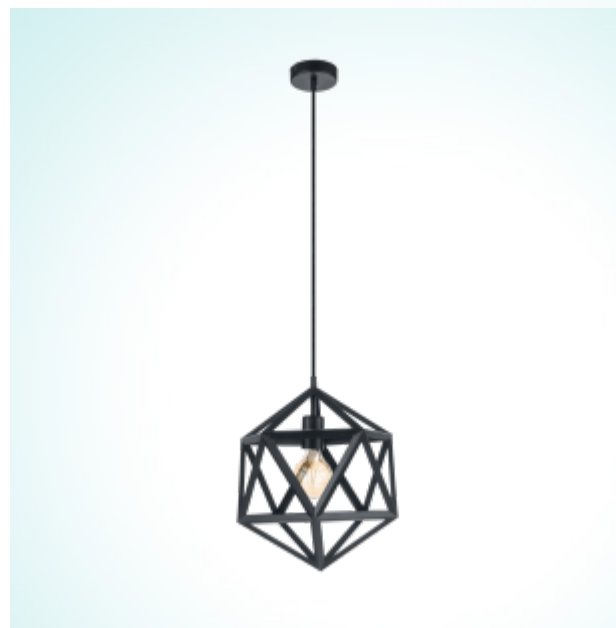

49761

EMBLETONGeneral Information

Article:	49761
Lighting Type:	pendant luminaire
Collection:	Trend
EAN Code:	9002759497613

Dimensions

Height:	1100 mm
Ø:	305 mm
Weight:	1.594 kg

Illuminant

Socket:	E27
Illuminant:	E27
Delivery:	excl.
Max. Wattage:	1x 60W
Suitable for:	A++ - E

Material & Colour

Enclosure Material:	steel
Enclosure Colour:	black

Technical Information

Protection Rating:	IP20
Protection Class:	2
Line Voltage:	220-240V,50/60Hz
Operation Voltage:	220-240V,50/60Hz

Technical changes reserved